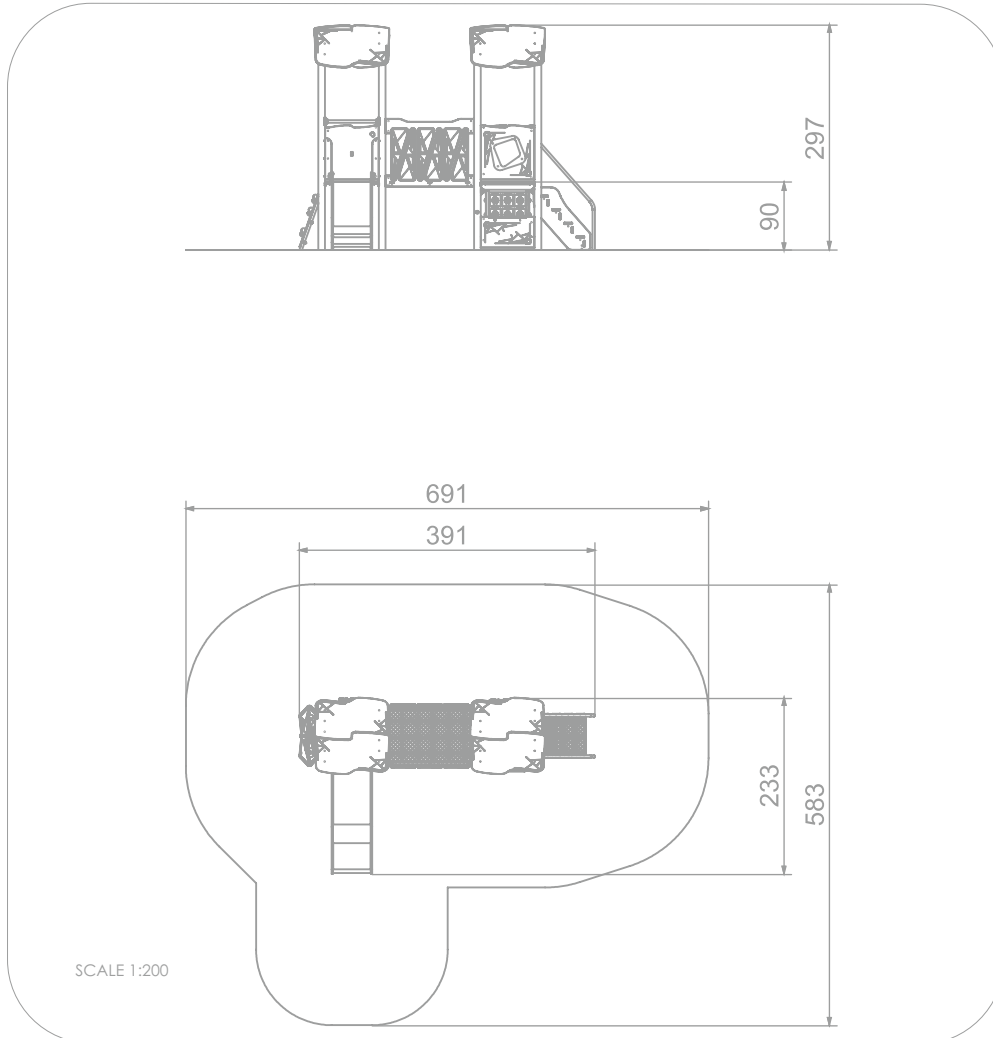

1107

SLIDING

SOCIALIZING

CLIMBING

INFORMATION ABOUT THE PRODUCT

Dimensions	233 x 391 cm
Safety zone	583 x 691 cm
Safety zone area	30 m ²
Overall height	297 cm
Free fall height	90 cm
Amount of users	13
Product complies with EN 1176-1:2017-12	YES
Availability of spare parts	YES
Age range	3-12
According to EN 1176-1:2017-12 norm, the product requires applying a safety surface according to the product's free fall height.	

1107

MATERIALS:

CONSTRUCTION ELEMENTS MADE OF STAINLESS AISI 304	PLATES OF THE WALLS MADE OF COLOURFUL TRIPLE LAYERED 15 MM HDPE POLYETHYLENE, IN THE HIGHEST QUALITY	ANTI-SLIP BLUE 13 MM HPL PLATFORM PLATE SERIES: ACTIV	THE TIC TAC TOE GAME IS MADE OF POLYETHYLENE RATIONALLY MOLDED WITH SYMBOLS ON THE FORM
PLATES OF THE WALLS AND PLATFORMS MADE OF COLOURFUL 13 MM HPL IN THE HIGHEST QUALITY	SLIDES MADE OF STAINLESS STEEL AISI 304, SIDE PANELS MADE OF HDPE POLYETHYLENE	PLATE AND ROPE CONNECTORS MADE OF INJECTION MOLDED POLYAMIDE	SYSTEM OF CONNECTORS AND CLAMPS MADE OF STRONG ALUMINUM ALLOY
			SOLID CONSTRUCTION MADE BLACK STEEL S235JR CLEANED IN THE SANDBLASTING PROCESS